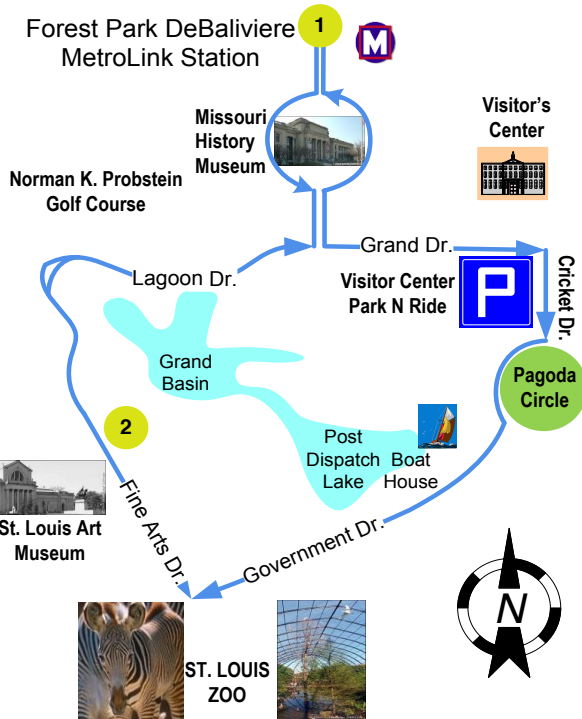

2017 Art Hill Film Series

Film Start Time: 9:00 P.M.

Ending Time of Films

Jul 14, 2017: 12:30 A.M. (7/15/17)

Jul 21 & 28, Aug 4, 2017: 11:00 P.M.

#103 Art Hill Film Series Shuttle

The #3 Forest Park Trolley trips are not highlighted, customers can board this service to access the Art Museum

#3 Forest Park Trolley With PM Art Museum Service

SOUTHBOUND		NORTHBOUND	
Pershing & DeBaliviere at Forest Park-DeBaliviere MetroLink	St. Louis Zoo	St. Louis Zoo	Pershing & DeBaliviere at Forest Park-DeBaliviere MetroLink
1	5	5	1
9:06a	9:16a	9:16a	9:22a
9:21a	9:31a	9:31a	9:37a
9:36a	9:46a	9:46a	9:52a
9:51a	10:01a	10:01a	10:07a

Bus continues operating every 15 minutes

2:06p	2:16p	2:16p	2:22p
2:21p	2:31p	2:31p	2:37p
2:36p	2:46p	2:46p	2:52p
2:51p	3:01p	3:01p	3:07p
3:06p	3:16p	3:16p	3:22p
3:21p	3:31p	3:31p	3:37p
3:36p	3:46p	3:46p	3:52p
3:51p	4:01p	4:01p	4:07p
4:06p	4:16p	4:16p	4:22p
4:21p	4:31p	4:31p	4:37p
4:36p	4:46p	4:46p	4:52p
4:51p	5:01p	5:01p	5:07p
5:06p	5:16p	5:16p	5:22p
5:21p	5:31p	5:31p	5:37p
5:36p	5:46p	5:46p	5:52p
5:51p	6:01p	6:01p	6:07p
6:06p	6:16p	6:16p	6:22p
6:21p	6:31p	6:31p	6:37p
6:36p	6:46p	6:46p	6:52p
6:51p	7:01p	7:01p	7:07p
7:06p	7:16p	7:16p	7:22p
7:21p	7:31p	7:31p	7:37p

These trips operate on July 14th Only	11:56p	12:02a
	12:16a	12:22a